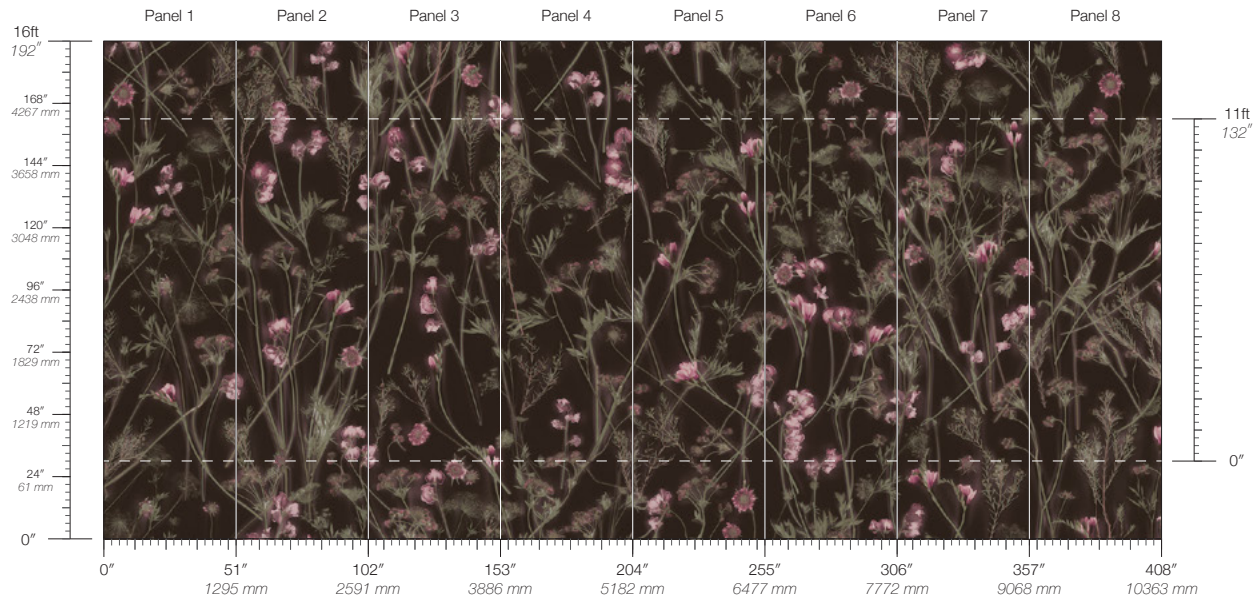

SEPIA

SERENE

SPROUT

# Sunprints Freesia

Suitable for residential and commercial projects

**COLOR**  
Freesia

**ITEM**  
6444

**CONTENT**  
Type II PVC-Free

**PANEL WIDTH**  
51" / 1295 mm trimmed

**PANEL HEIGHT**  
132" / 3353 mm standard  
192" / 4877 mm extended